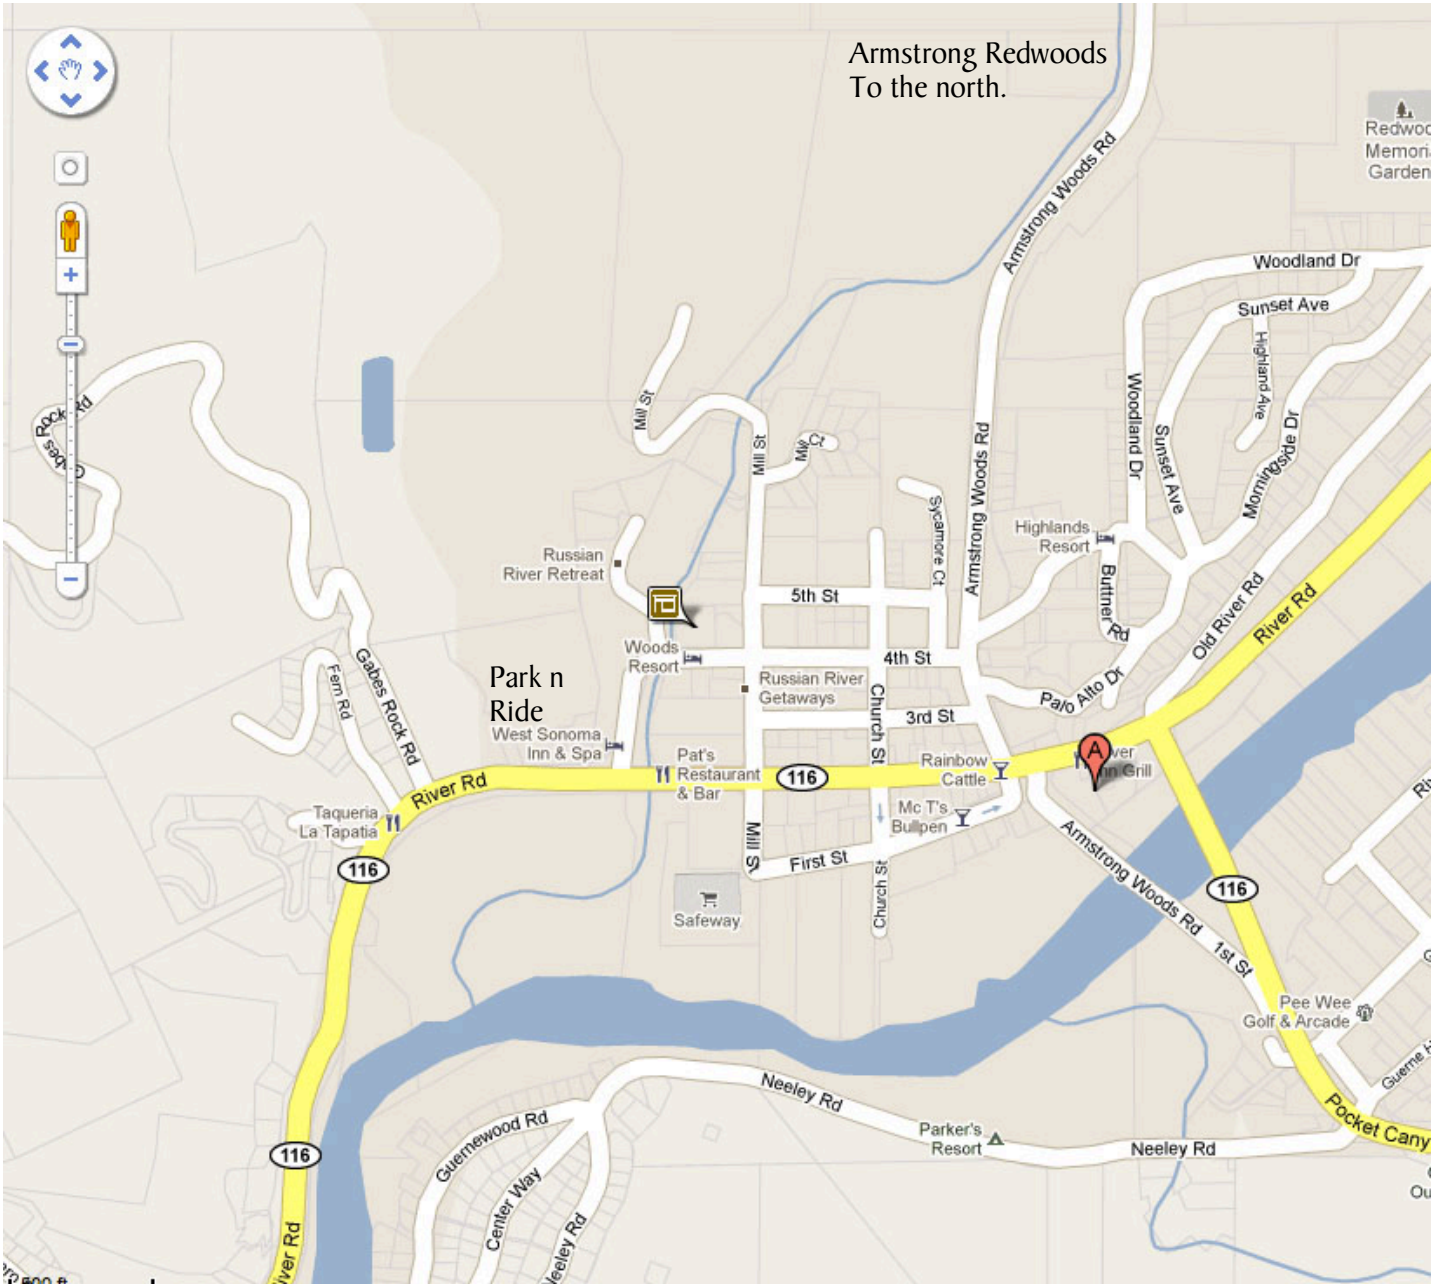

MAP TO BUS PARKING IN GUERNEVILLE

Buses should not be expected to be able to park at Armstrong Redwoods where there is very limited parking. Parking is available at the Park n Ride in the town of Guerneville.

Directions to Park n Ride

From Armstrong Redwoods travel back to Highway 116. The Park n Ride is located on the right side of the road, just past Safeway and across from Dawn Ranch Inn.